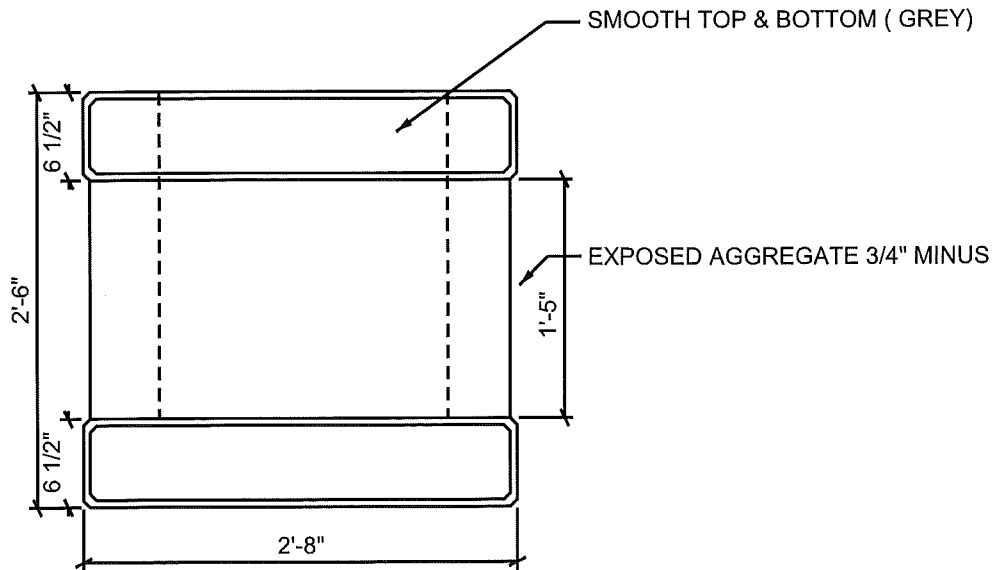

REINFORCEMENT: 6X6 W2.9XW2.9  
 APPROXIMATE WEIGHT: 1985 LBS

www.fairbanksmaterials.com

1122 BRADWAY ROAD.  
 NORTH POLE, AK.99705  
 PH: (907) 488-9763  
 FAX: (907) 488-8300

SCALE: NO SCALE

DRAWN BY: T.E.C.