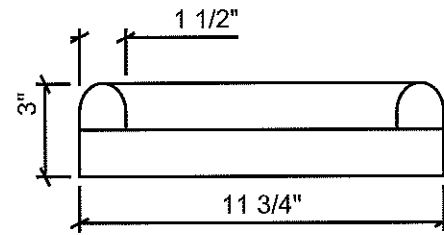

PLAN VIEW  
12"X24" SPLASH BLOCK

SIDE VIEW  
12"X24" SPLASH BLOCK

END VIEW  
12"X24" SPLASH BLOCK

APPROXIMATE WEIGHT: 40 LBS.

	1122 BRADWAY ROAD. NORTH POLE, AK 99705 PH: (907) 488-9763 FAX: (907) 488-8300	
	SCALE: NO SCALE	DRAWN BY: T.E.C.
DATE 2/8/2010	REVISED: 2/8/2010	
<b>SPLASH BLOCK 12" X 24"</b>		