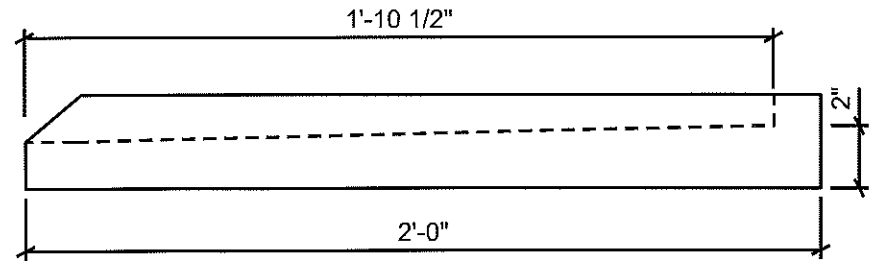

PLAN VIEW  
12"X24" SPLASH BLOCK

SIDE VIEW  
12"X24" SPLASH BLOCK

END VIEW  
12"X24" SPLASH BLOCK

APPROXIMATE WEIGHT: 40 LBS.

	1122 BRADWAY ROAD. NORTH POLE, AK 99705 PH: (907) 488-9763 FAX: (907) 488-8300	
	SCALE: NO SCALE	DRAWN BY: T.E.C.
DATE 2/8/2010	REVISED: 2/8/2010	
<b>SPLASH BLOCK 12" X 24"</b>		